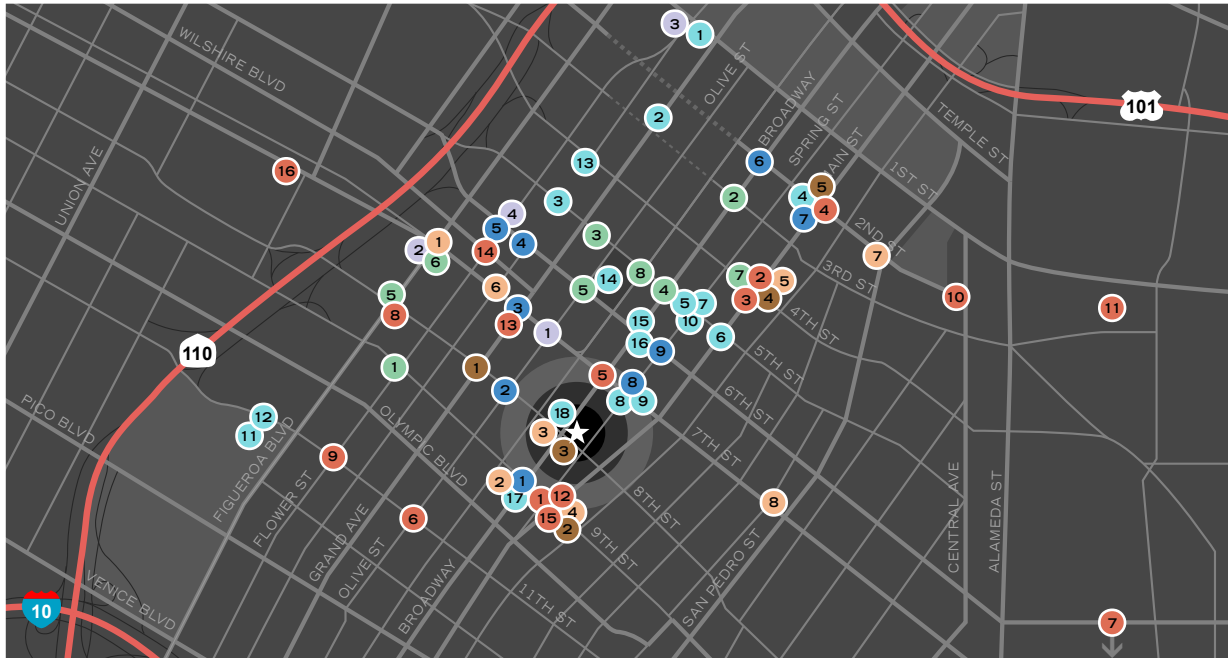

the Chapman

The Neighborhood

EAT

- 1 Angélique Café
8th and Spring
- 2 Pete's
4th and Main
- 3 Blossom
4th and Main
- 4 Pitfire Pizza
2nd and Main
- 5 Clifton's
7th and Broadway
- 6 J Restaurant and Lounge
11th and Olive
- 7 Royal Claytons
7th and Mateo
- 8 Roy's
8th and Figueroa
- 9 Palm Steakhouse
11th and Flower
- 10 Pinkberry
(Coming soon)
2nd and Central
- 11 R23
2nd and Tracition
- 12 Wood Spoon
9th and Spring
- 13 Louie Restaurant
& Gourmet Market
(Coming soon)
7th and Grand
- 14 Takami Sushi
(Coming soon)
Wilshire and Flower
- 15 New Moon
9th and Los Angeles
- 16 Blue Velvet
8th and Garland

SHOP

- 1 7th and Fig
7th and Figueroa
- 2 ReVamp
9th and Broadway
- 3 Planet LuLu
8th and Broadway
- 4 California Market Center
(Sample sales last Friday
of every month)
9th and Los Angeles
- 5 Blends
4th and Main
- 6 Macy's Plaza
7th and Hope
- 7 RIF
2nd and San Pedro
- 8 Flower Mart
7th and Wall

NIGHT LIFE

- 1 Broadway Bar
9th and Broadway
- 2 Golden Gopher
8th and Olive
- 3 7 Grand
7th and Grand
- 4 Library Bar
6th and Hope
- 5 Standard Rooftop Bar
6th and Flower
- 6 Redwood Bar
2nd and Broadway
- 7 Edison
2nd and Main
- 8 626 Reserve
7th and Spring
- 9 Mercury Liquors
(Coming soon)
6th and Spring

ESSENTIALS

- 1 Ralphs Fresh Fare
(Opening in July)
9th and Flower
- 2 Grand Central Market
3rd and Broadway
- 3 Downtown Farmer's
Market
(Every Wednesday)
5th and Grand
- 4 Rite Aid
5th and Broadway
- 5 Famima!
6th and Olive
& 8th and Figueroa
- 6 Sloan's Dry Cleaners
7th and Figueroa
- 7 Old Bank District DVD
4th and Main
- 8 Red Line Subway Stop
5th and Hill